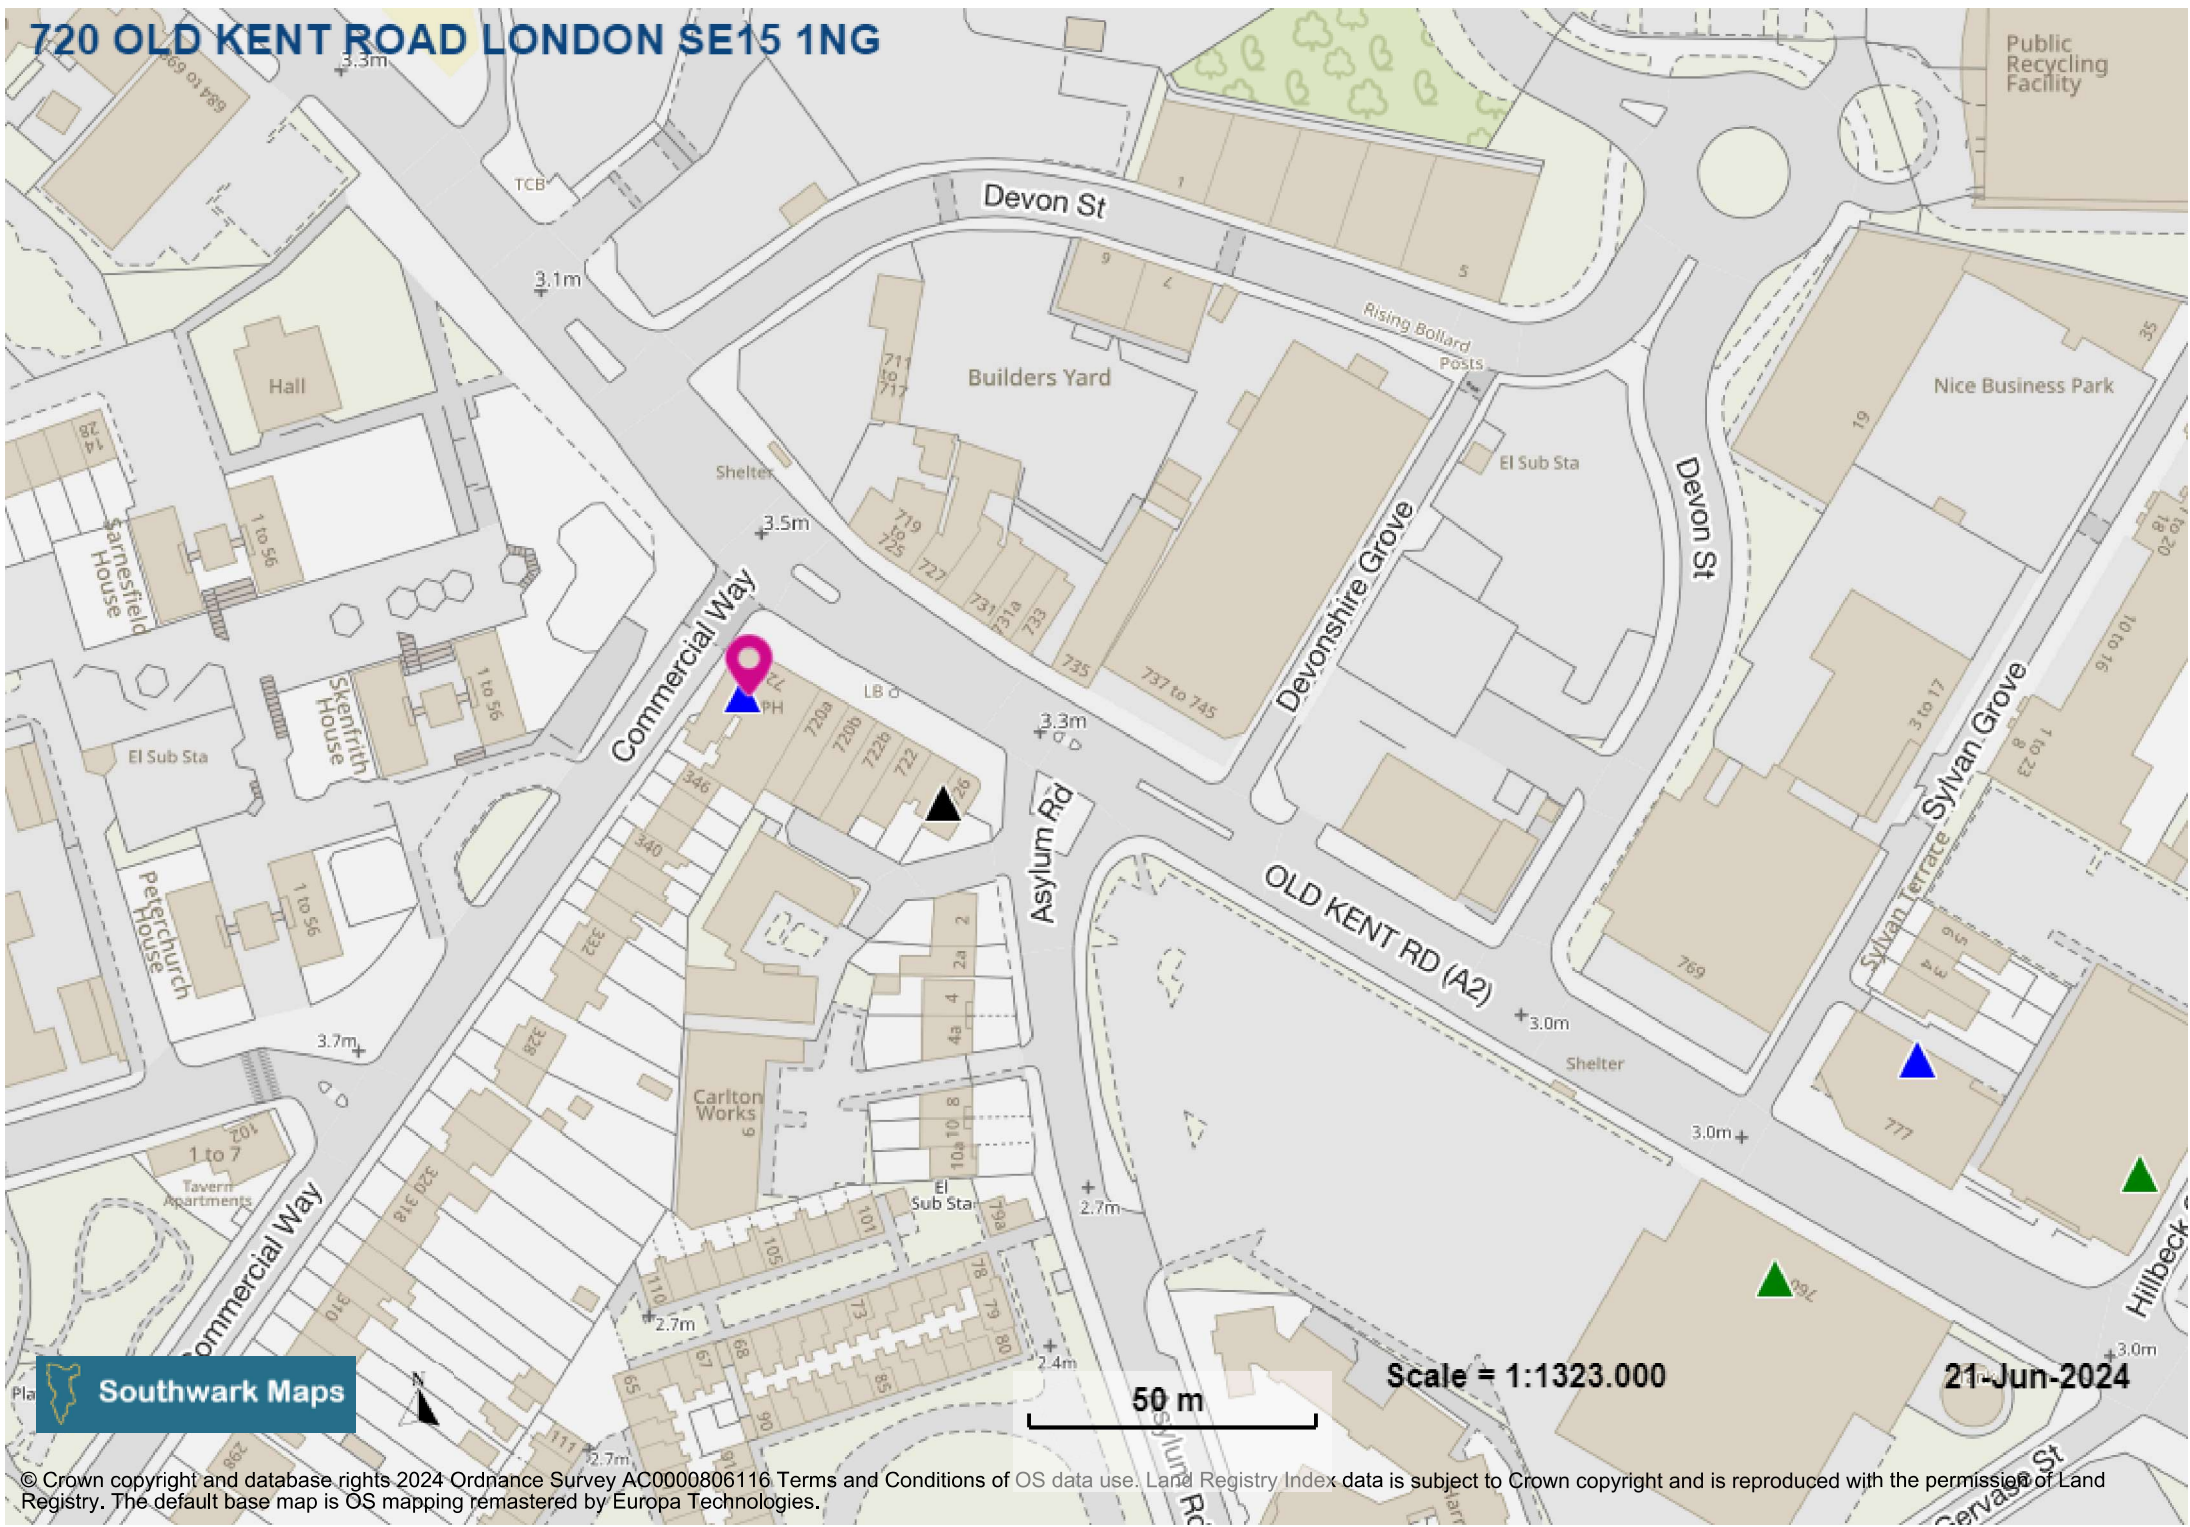

**List of Premises Shown On Map**

**New Chan's Take-Away, 726, Old Kent Road, SE15 1NG licensed for:**

- Late night refreshment (indoors)
  - Monday to Sunday from 23:00 to 00:30
- Opening hours
  - Monday to Sunday from 12:00 to 00:30

**Lidl, 760 Old Kent Road, London, SE15 1NJ, licensed for:**

- The sale of alcohol to be consumed off the premises
  - Monday to Sunday: 07:00 - 23:00
- Opening hours 07:00 - 23:00
  - Monday to Sunday: 06:00 - 23:00

**Iceland, 789-799 Old Kent Road, London, SE15 1NZ**, licensed for:

- The sale of alcohol to be consumed off the premises
  - Monday to Saturday 08:00 - 23:00, Sunday 10:00 - 22:30
- Opening hours
  - Monday to Saturday 08:00 - 23:00, Sunday 10:00 - 22:30

# 720 OLD KENT ROAD LONDON SE15 1NG

Southwark Maps

50 m

Scale = 1:1323.000

21-Jun-2024